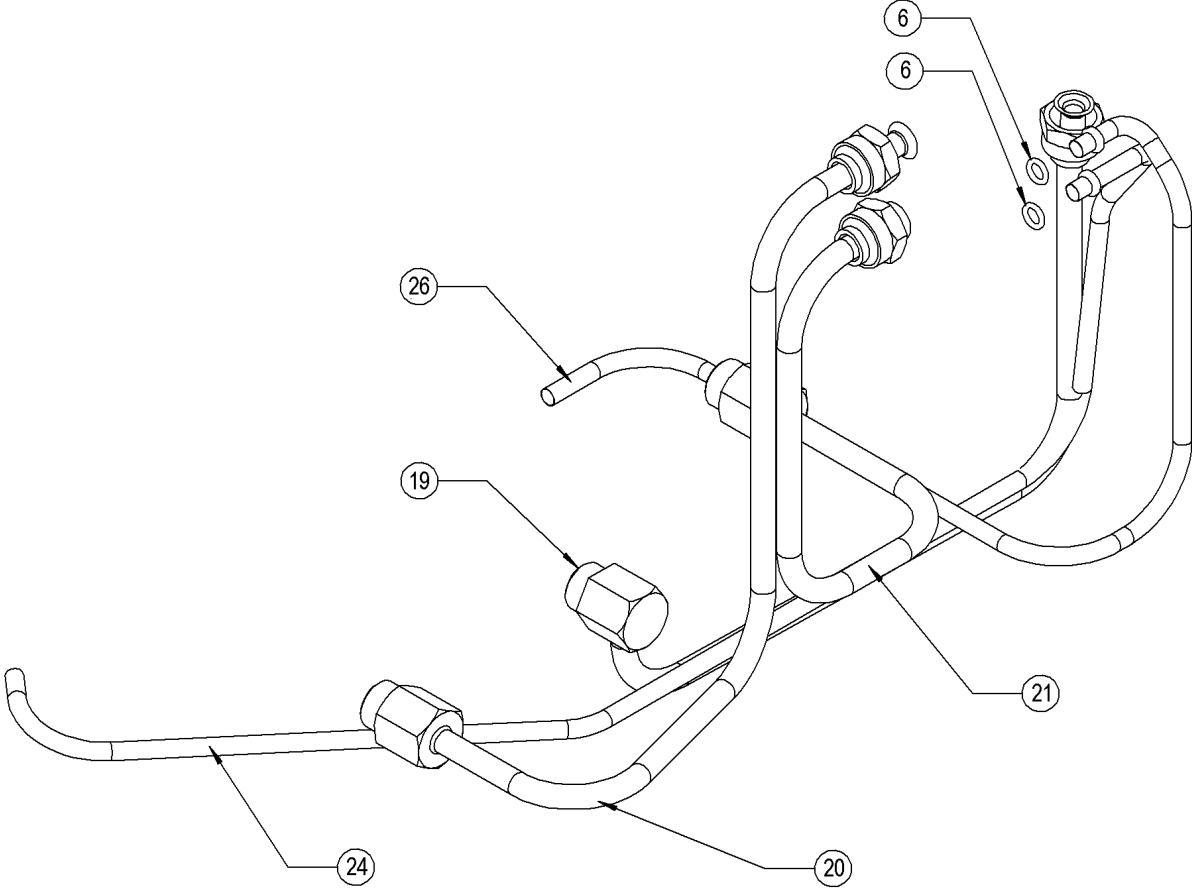

FS35ETR - ROYALE FREESTANDING