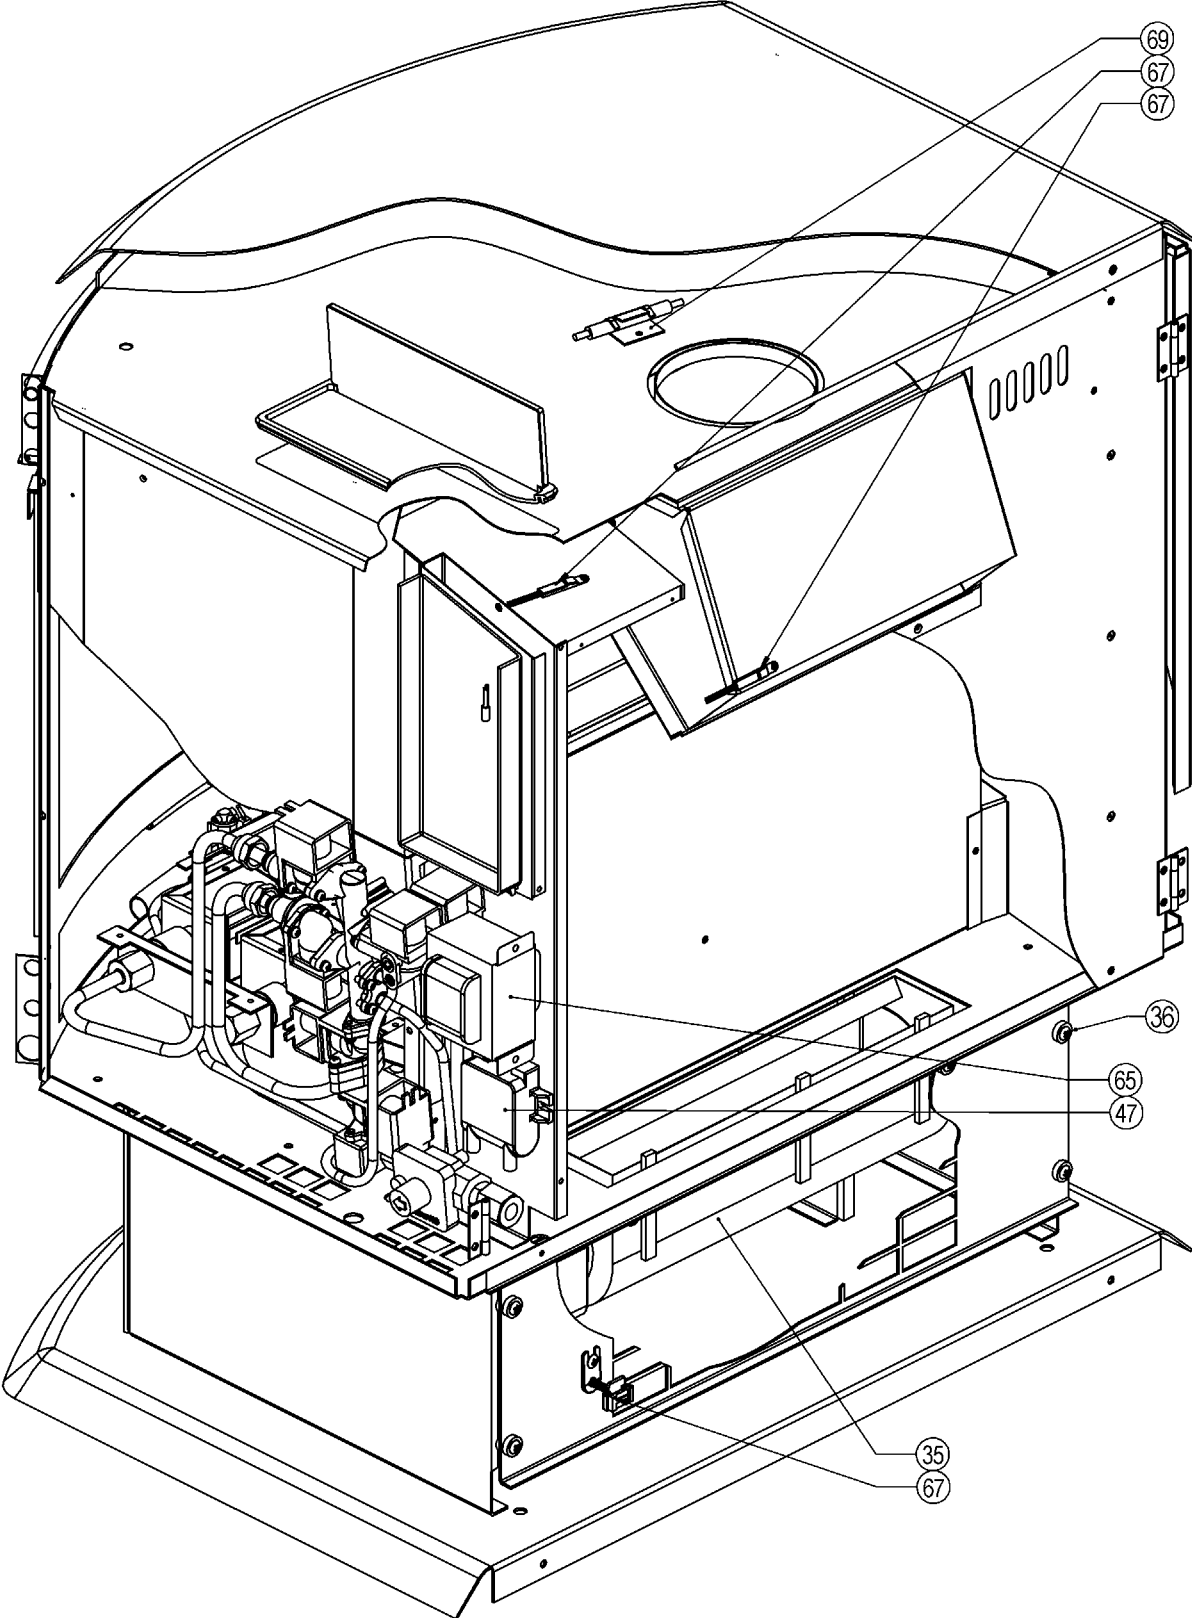

FS35ETR - ROYALE FREESTANDING