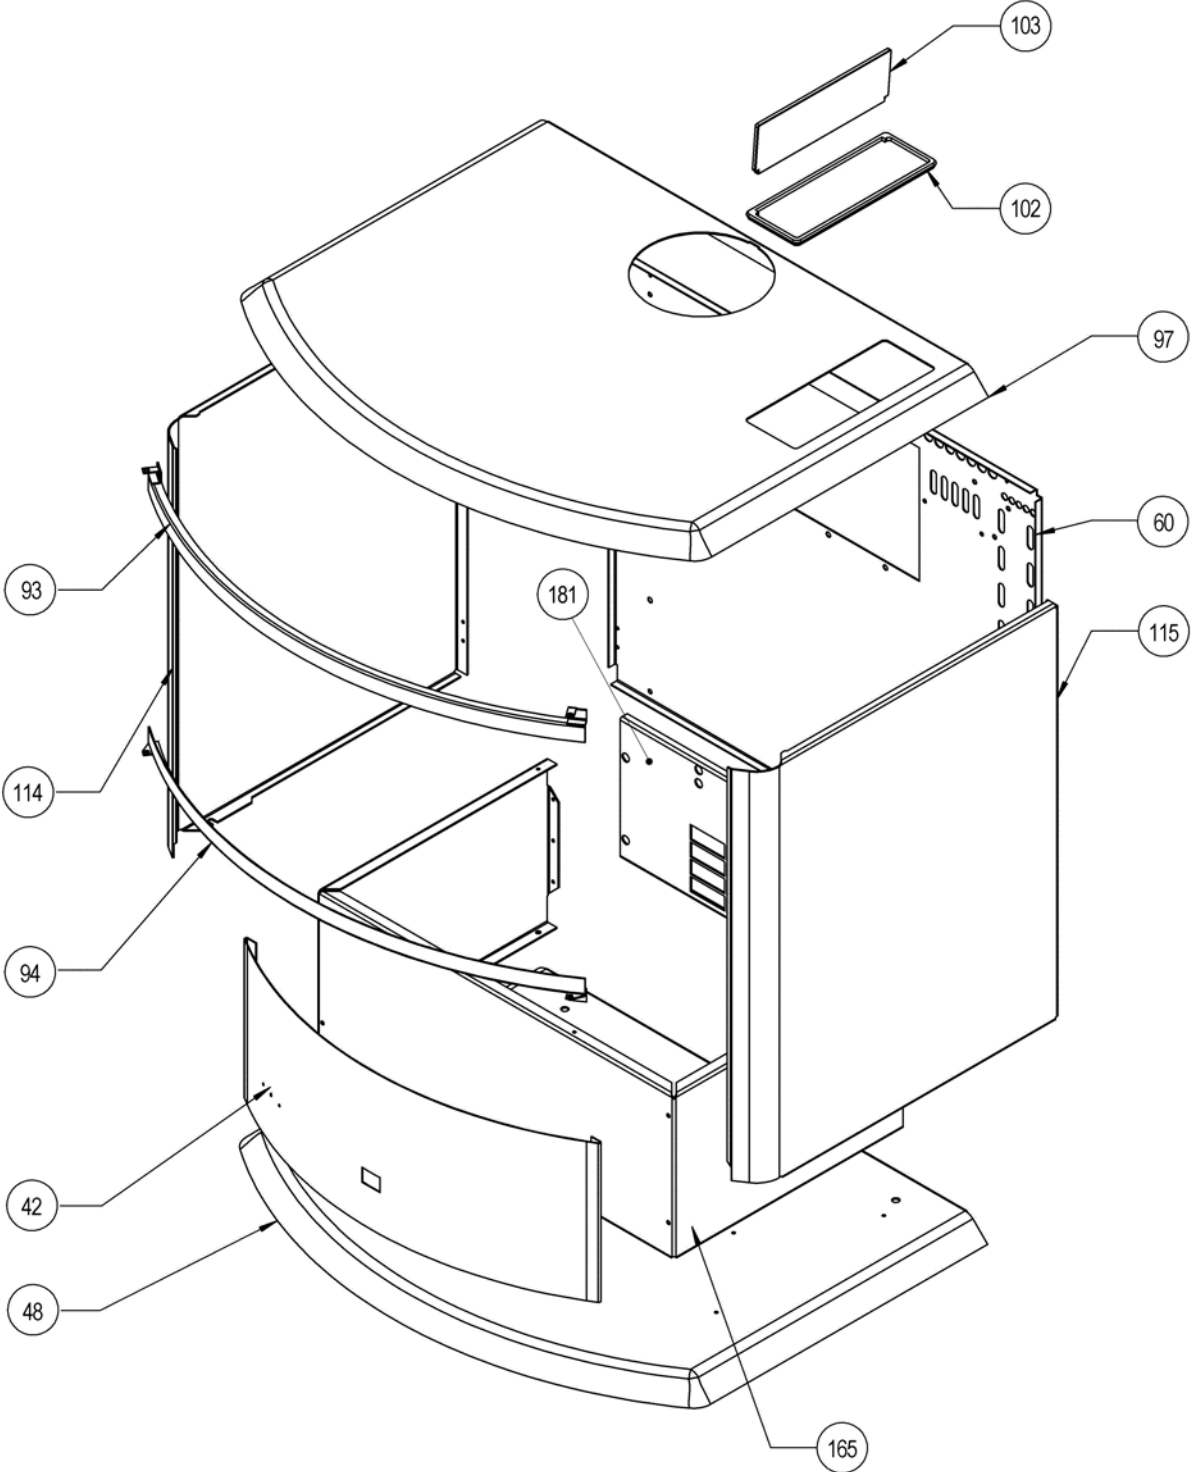

FS35ETR - ROYALE FREESTANDING