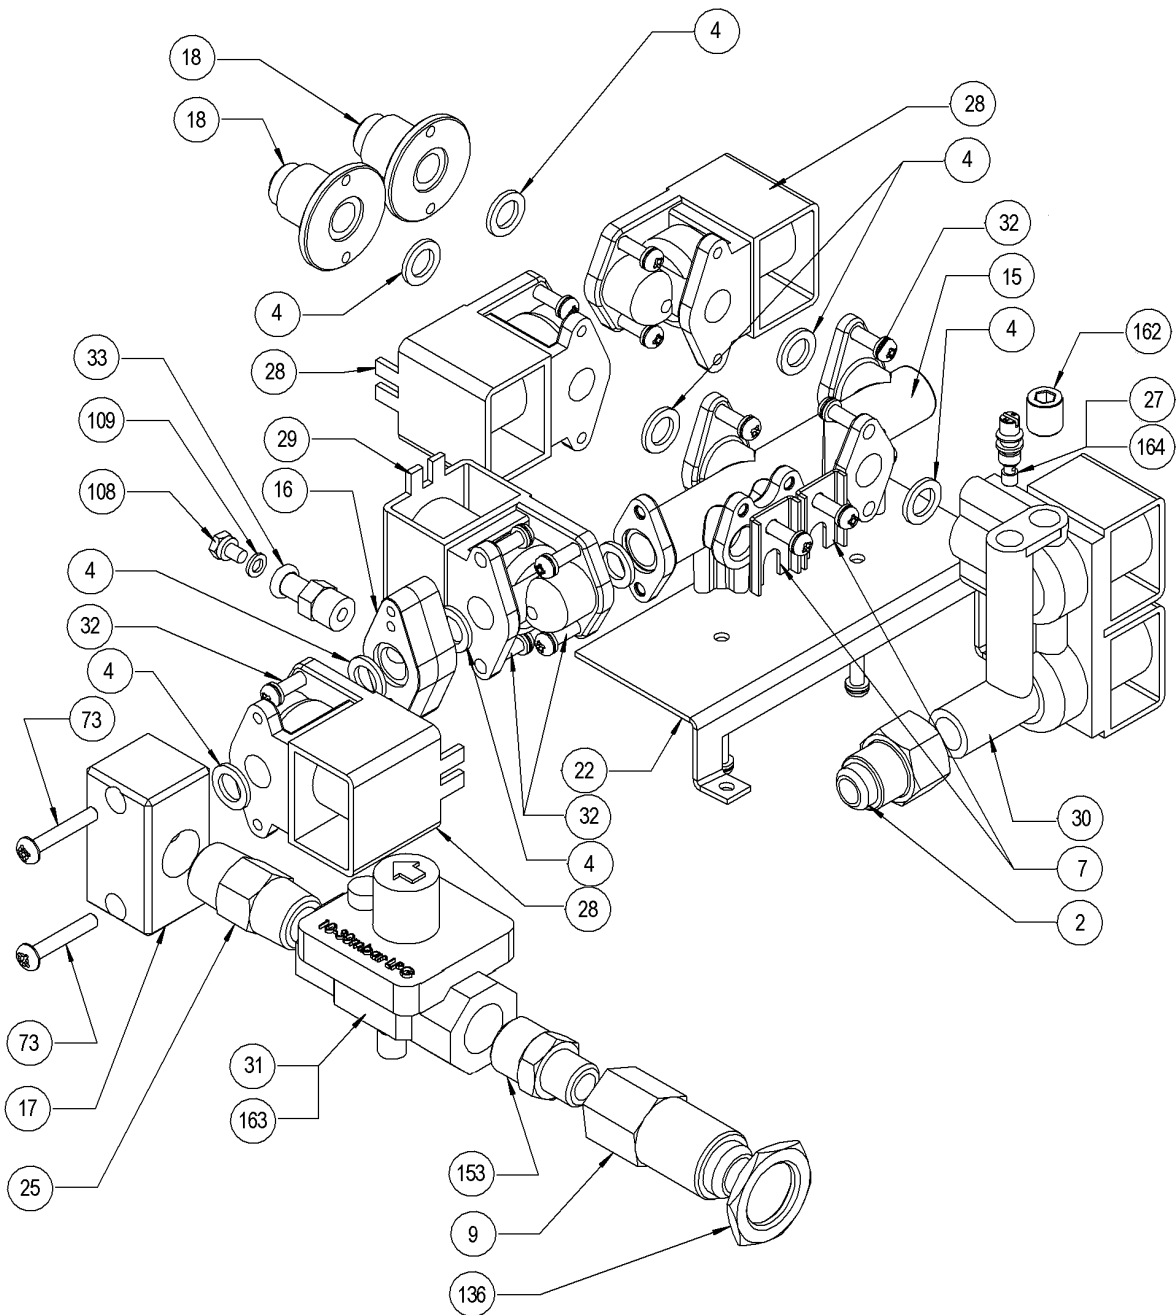

FS35ETR - ROYALE FREESTANDING

No.	Part Name	RA Part No.	QTY
114	Side Panel LH Painted Satin Black	90189374	1
114	Side Panel LH Painted Silver	90189390	1
115	Side Panel RH Painted FS35 Black	90184086	1
115	Side Panel RH Painted FS35 Satin Black	90189382	1
115	Side Panel RH Painted FS37 Silver	90189473	1
116	Log Set C/W Granules	90182180	1
119	Dressguard Free ST	90182122	1
120	Burner Air Divert Panel PTD ETR	90185505	1
121	Wiring Cover FS35ETR		1
133	Remote Control 556F	90175555	1
134	Instruction Book FS35ETR		1
136	Locknut 1/2 BSP		1
143	Power Cord ETR		1
145	Harness MVL Fan Single Speed		1
146	Resistor RC-211-73-14 440 OHMS		1
147	Aeration Sleeve Long (NG ONLY)	90187816	1
148	Fan Inlet Guide FS		1
150	Wire Earth MVL Fan 600 mm		1
152	Fan Divertor Panel FS35ETR		1
153	Reducing Nipple 3/8" x 1/4"		1
159	Heat Shield Lower LH FS		1
160	Heat Shield Lower RH FS ETR		1
165	Pillar FS Flame Fire Black		1
165	Pillar FS Flame Fire Satin Black		1
165	Pillar FS Flame Fire Silver		1
166	Heat Exchanger Bracket		2
167	Flue Spigot Assy FS	90180085	1
168	Top Heat Shield FS35ETR		1
170	Heat Exchanger Front ETR 3 + 3H	90189093	1
171	Heat Exchanger Rear ETR 3H	90189101	1
172	Heat Exchanger Transfer Tubes	90189119	6
173	Pilot Assy complete with 0.45 injector NG	90182290	2
173	Pilot Assy complete with 0.30 injector LPG	90188947	2
174	Pilot injector 0.45 NG	90186453	2
174	Pilot Injector 0.30 LPG	90186495	2
175	Burner Support ETR		1
176	Front Burner NG & LPG	90182155	1
179	Main Burner NG	90182150	1
179	Main Burner LP	90183872	1
181	Pillar / Fan Bracket		1
183	Solenoid C23H-20-S	90189135	1

Injector Table

No.	Part Name	RA Part No.	QTY
12a	Front Natural Gas	90183864	1
12b	Middle Natural Gas	90188228	1
12c	Rear Natural Gas	90183835	1
12a	Front Liquid Propane Gas		1
12b	Middle Liquid Propane Gas	90183864	1
12c	Rear Liquid Propane Gas	90188194	1

* Parts not listed in exploded views

FS35ETR - ROYALE FREESTANDING