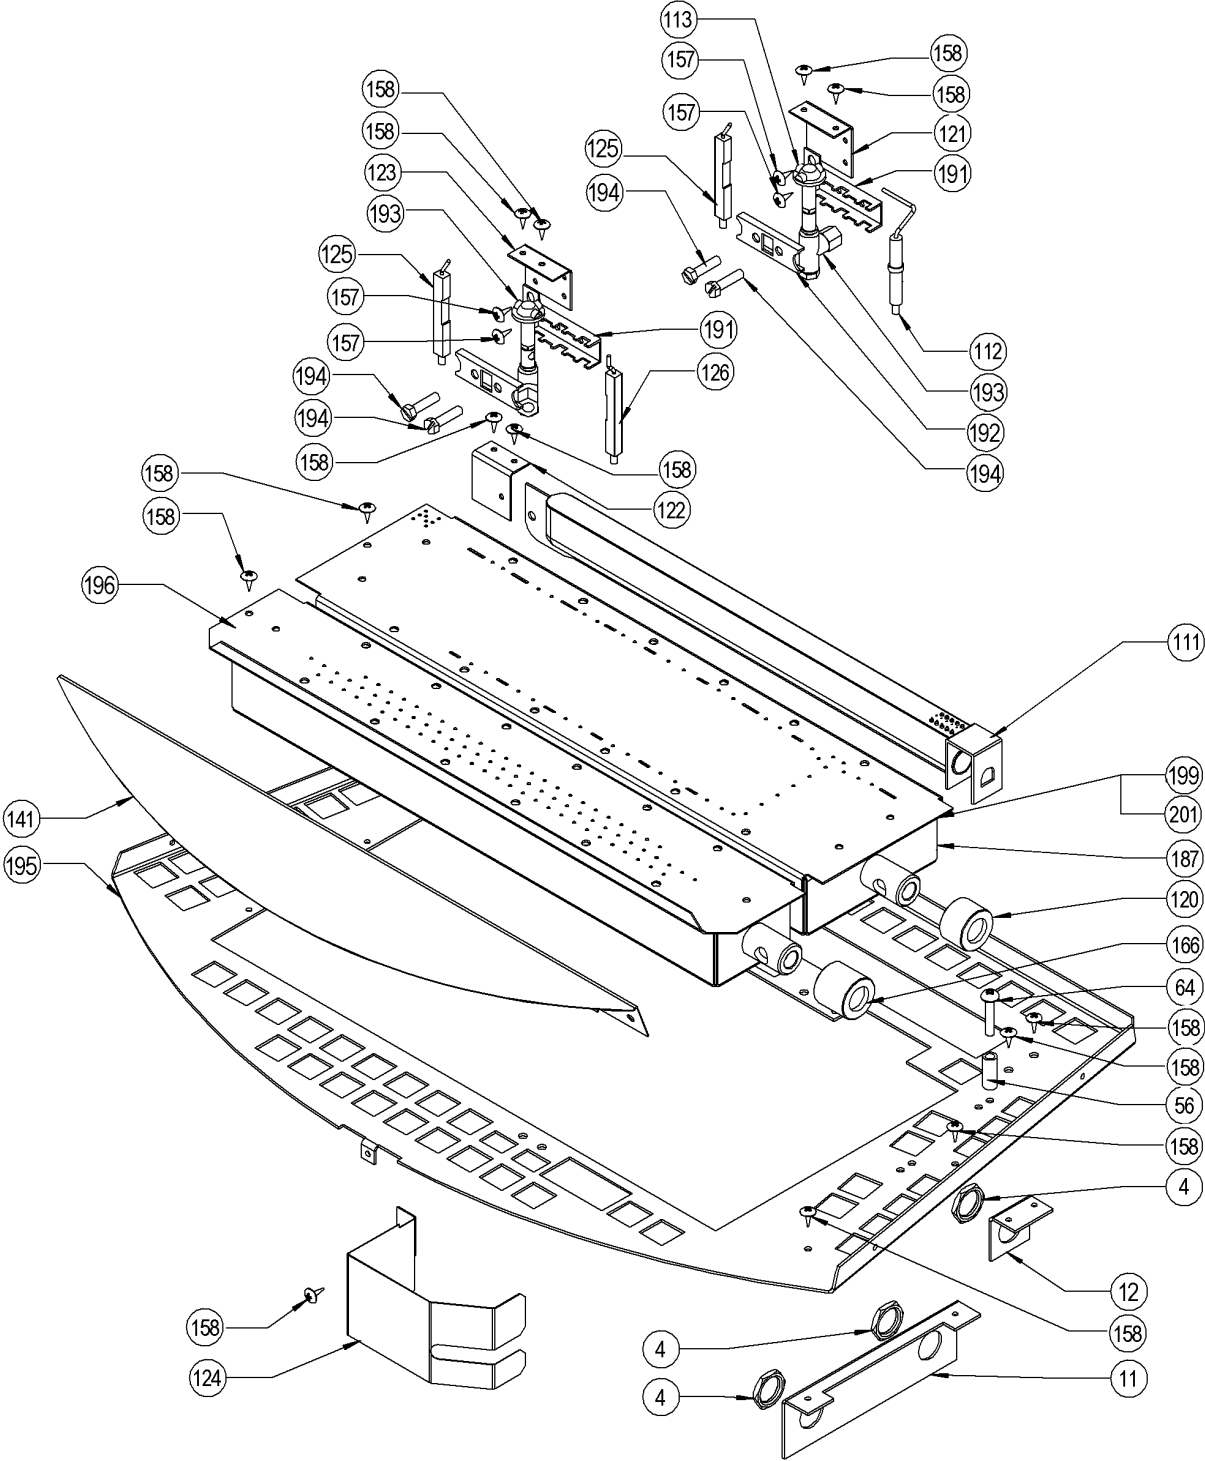

ROYALE IB35ETR

No.	Part Name	RA Part No.	RNZ Part No.	QTY
001	Combustion Chamber Assy Paint		7602	1
002	Union Body 3/8 BSP x 3/8 C		5061	1
003	Union Body 3/8 C x 3/8 FL		5065	1
004	Locknut Brass 3/8		5070	3
006	Regulator Packing EC-0617 R22SL	90195553	6121	9
008	O-Ring Main Gas	90187873	6308	2
009	Gas Tube Retainer		6313	2
011	Injector Block BRKT Front		7108	1
012	Injector Block BRKT Rear		7109	1
015	Vidaflex 6 *		7270	0.35m
016	Elbow 1/8" M & F		7452	1
017	Manifold ETR		7454	1
018	Manifold Adaptor ETR		7455	1
019	Manifold Elbow ETR		7456	1
020	Manifold Tube Adaptor ETR		7457	2
021	Olive 6mm *		7519	2
022	Hex Nipple 3/8" x 1.5"		7523	1
023	Solenoid C23H-3-5-S	90187931	7555	1
024	Solenoid C23H-3-3-S	90187956	7558	1
025	Solenoid C23H-3-2-S	90187949	7559	1
026	Twin Solenoid	90187774	7560	1
027	Gas Supply Tube Assy A Front	90187865	7580	1
028	Gas Supply Tube Assy B Middle	90187840	7585	1
029	Gas Supply Tube Assy C Rear	90187857	7590	1
030	Front Pilot Tube IB35ETR	90187824	7594	1
031	Rear Pilot Tube IB35ETR	90187832	7595	1
032	Gas Manifold Mounting Plate IB35ETR		7611	1
033	Regulator Support IB35ETR		7614	1
036	Pressure Test Point		9992	1
037	Cushion Rubber REH210 *		6651	2
038	Fan QL65/0030-3038LH MVL 240V	90187733	4986	1
039	Fan MTG Grommet		7129	9
040	Fan MTG Sleeve *		7130	9
041	Fan MTG Panel IBR *		7072	1
042	Fan Mounting Bracket IBR		7288	2
043	Screw 8x5/8 Mush Head *		9028	4
045	Brand Badge Gold *		5327G	1
046	Push Nut (Brand Badge) *		5431	1
047	Remote Sensor Unit ETR-015x01	90188004	7536	1
048	Remote Sensor Holder 35ETR-016		7537	1
049	Remote Sensor Cover 35ETR-017		7539	1
050	Front Panel Painted IB35ETR Black	90188905	7616	1
050	Front Panel Painted IB35ETR Satin Black	90189721	7616V	1
050	Front Panel Painted IB35ETR Silver	90189739	7616SP	1

* Parts not listed in exploded views

IB35ETR - ROYALE INBUILT

IB35ETR - ROYALE INBUILT

IB35ETR - ROYALE INBUILT

IB35ETR - ROYALE INBUILT

IB35ETR - ROYALE INBUILT

IB35ETR - ROYALE INBUILT

IB35ETR - ROYALE INBUILT