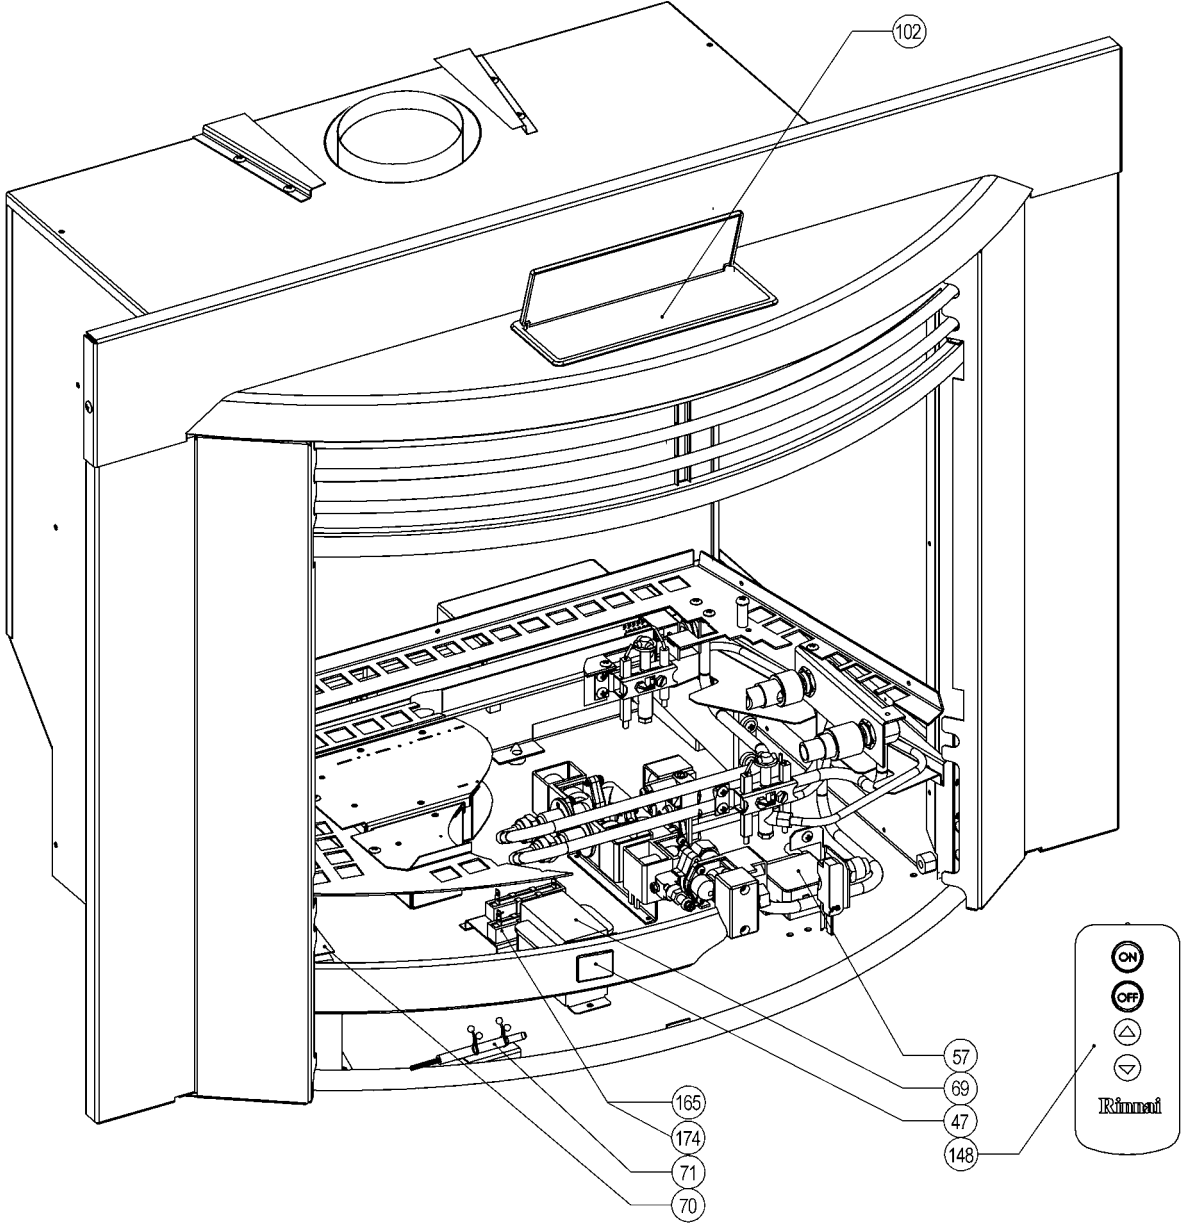

ROYALE IB35ETR

No.	Part Name	RA Part No.	RNZ Part No.	QTY
001	Combustion Chamber Assy Paint		7602	1
002	Union Body 3/8 BSP x 3/8 C		5061	1
003	Union Body 3/8 C x 3/8 FL		5065	1
004	Locknut Brass 3/8		5070	3
006	Regulator Packing EC-0617 R22SL	90195553	6121	9
008	O-Ring Main Gas	90187873	6308	2
009	Gas Tube Retainer		6313	2
011	Injector Block BRKT Front		7108	1
012	Injector Block BRKT Rear		7109	1
015	Vidaflex 6 *		7270	0.35m
016	Elbow 1/8" M & F		7452	1
017	Manifold ETR		7454	1
018	Manifold Adaptor ETR		7455	1
019	Manifold Elbow ETR		7456	1
020	Manifold Tube Adaptor ETR		7457	2
021	Olive 6mm *		7519	2
022	Hex Nipple 3/8" x 1.5"		7523	1
023	Solenoid C23H-3-5-S	90187931	7555	1
024	Solenoid C23H-3-3-S	90187956	7558	1
025	Solenoid C23H-3-2-S	90187949	7559	1
026	Twin Solenoid	90187774	7560	1
027	Gas Supply Tube Assy A Front	90187865	7580	1
028	Gas Supply Tube Assy B Middle	90187840	7585	1
029	Gas Supply Tube Assy C Rear	90187857	7590	1
030	Front Pilot Tube IB35ETR	90187824	7594	1
031	Rear Pilot Tube IB35ETR	90187832	7595	1
032	Gas Manifold Mounting Plate IB35ETR		7611	1
033	Regulator Support IB35ETR		7614	1
036	Pressure Test Point		9992	1
037	Cushion Rubber REH210 *		6651	2
038	Fan QL65/0030-3038LH MVL 240V	90187733	4986	1
039	Fan MTG Grommet		7129	9
040	Fan MTG Sleeve *		7130	9
041	Fan MTG Panel IBR *		7072	1
042	Fan Mounting Bracket IBR		7288	2
043	Screw 8x5/8 Mush Head *		9028	4
045	Brand Badge Gold *		5327G	1
046	Push Nut (Brand Badge) *		5431	1
047	Remote Sensor Unit ETR-015x01	90188004	7536	1
048	Remote Sensor Holder 35ETR-016		7537	1
049	Remote Sensor Cover 35ETR-017		7539	1
050	Front Panel Painted IB35ETR Black	90188905	7616	1
050	Front Panel Painted IB35ETR Satin Black	90189721	7616V	1
050	Front Panel Painted IB35ETR Silver	90189739	7616SP	1

* Parts not listed in exploded views

IB35ETR - ROYALE INBUILT

IB35ETR - ROYALE INBUILT

IB35ETR - ROYALE INBUILT

IB35ETR - ROYALE INBUILT

IB35ETR - ROYALE INBUILT

IB35ETR - ROYALE INBUILT

IB35ETR - ROYALE INBUILT