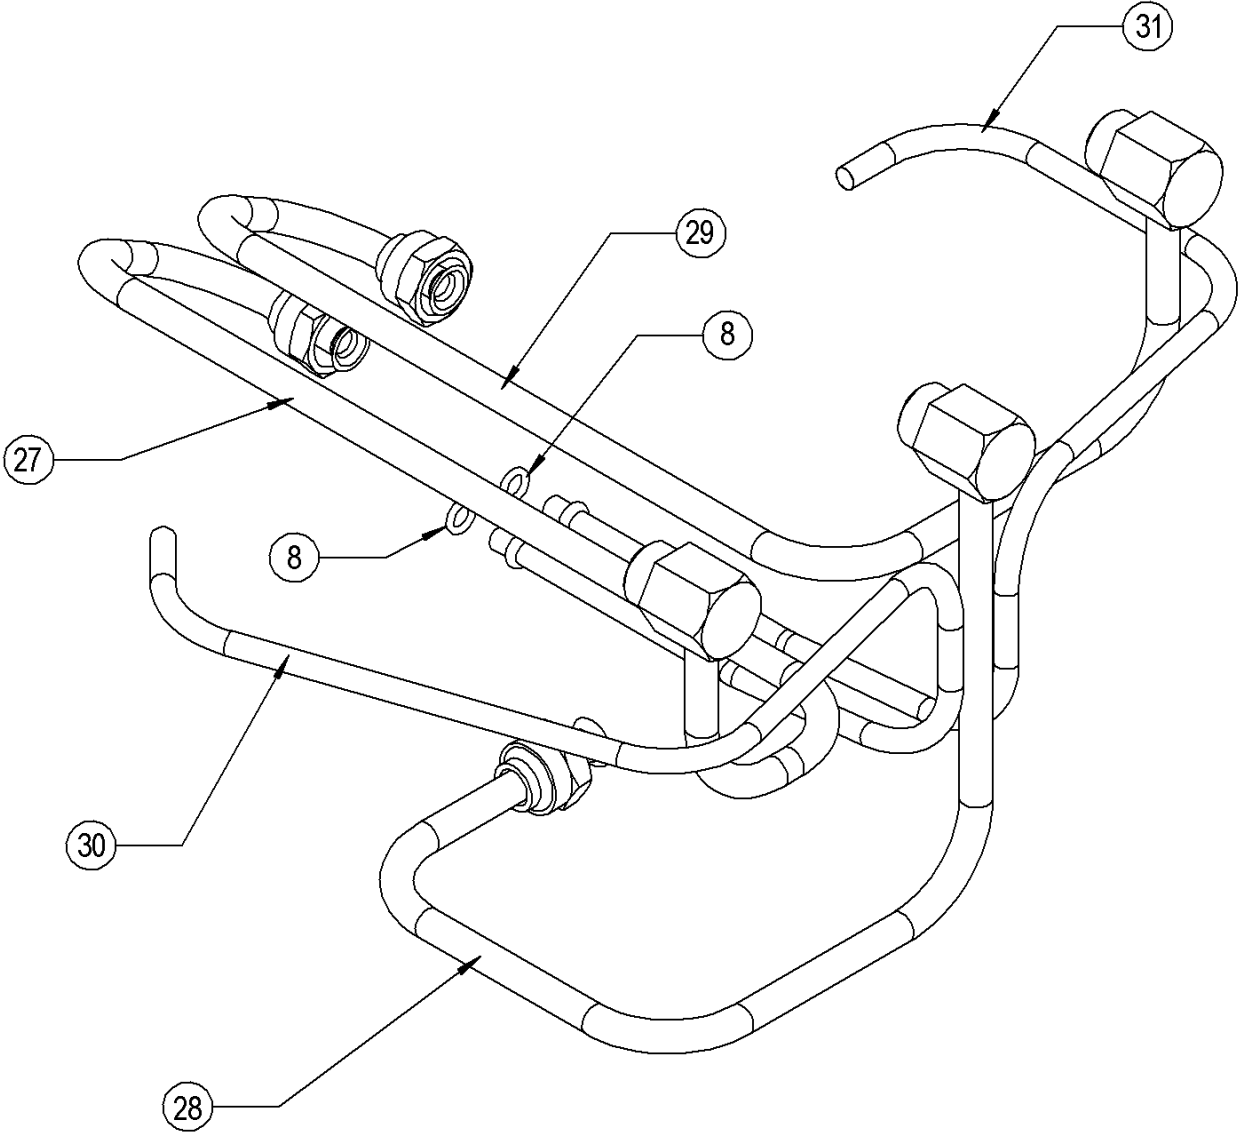

ROYALE INBUILT - IB35ETR

No.	Part Name	RA Part No.	RNZ Part No.	QTY
164	Harness MVL Fan Single Speed *		7635	1
165	Resistor RC-211-73-14 440 OHMS		7464	1
166	Aeration Sleeve Long NG	90187816	7293	1
167	Instruction Book IBETR Aust *		7083	1
168	Fan Discharge Guide IBR		7221	1
169	Wire Earth MVL Fan 600mm *		7495	1
170	Resistor Wire MVL *		7496	1
171	Anti-Rattle Button IMA132 *		7294	1
173	Fan Discharge Guide Shroud IBR		7222	1
174	Resistor RC-211-73-5 100 OHMS		7465	1
175	Resistor Mounting Bracket *		7001	1
179	Gas Manifold MTG Bracket IB35ETR		7610	1
181	Bypass Screw (B) C6C1-6x01 LPG	90188202	7533	1
	Bypass Screw (A) C6C1-5x01 NG	90188244	7529	1
182	Regulator LP ETR	90187964	7633	1
	Regulator NG ETR	90187782	7632	1
184	Flue Spigot Guide LH		7241L	1
185	Flue Spigot Guide RH		7241R	1
187	Fan Dividing Panel IBR	90185497	7230	1
188	Brand Badge Gold		5327G	1
190	Heat Exchanger Rear ETR 3+3H	90189093	7074	1
191	Heat Exchanger Front ETR 3H	90189101	7075	1
192	Heat Exchanger Transfer Tube	90189119	6624	6
193	Pilot Assy complete with injector 0.45 NG	90182290	7008	2
	Pilot Assy complete with injector 0.30 LPG	90188947	7008L	2
194	Pilot injector 0.45 NG	90186453	9600	2
	Pilot injector 0.30 LPG	90186495	7009	2
195	Burner Support ETR		7473	1
196	Front Burner Painted NG & LP	90182155	7040	1
	Heat Exchanger Bracket		6625	2
199	Main Burner NG	90182150	4970	1
	Main Burner LP	90183872	4971	1
201	Solenoid C23H-20-S	90189135	7557	1

* Parts not listed in exploded views

IB35ETR - ROYALE INBUILT

IB35ETR - ROYALE INBUILT

IB35ETR - ROYALE INBUILT

IB35ETR - ROYALE INBUILT

IB35ETR - ROYALE INBUILT

IB35ETR - ROYALE INBUILT

IB35ETR - ROYALE INBUILT