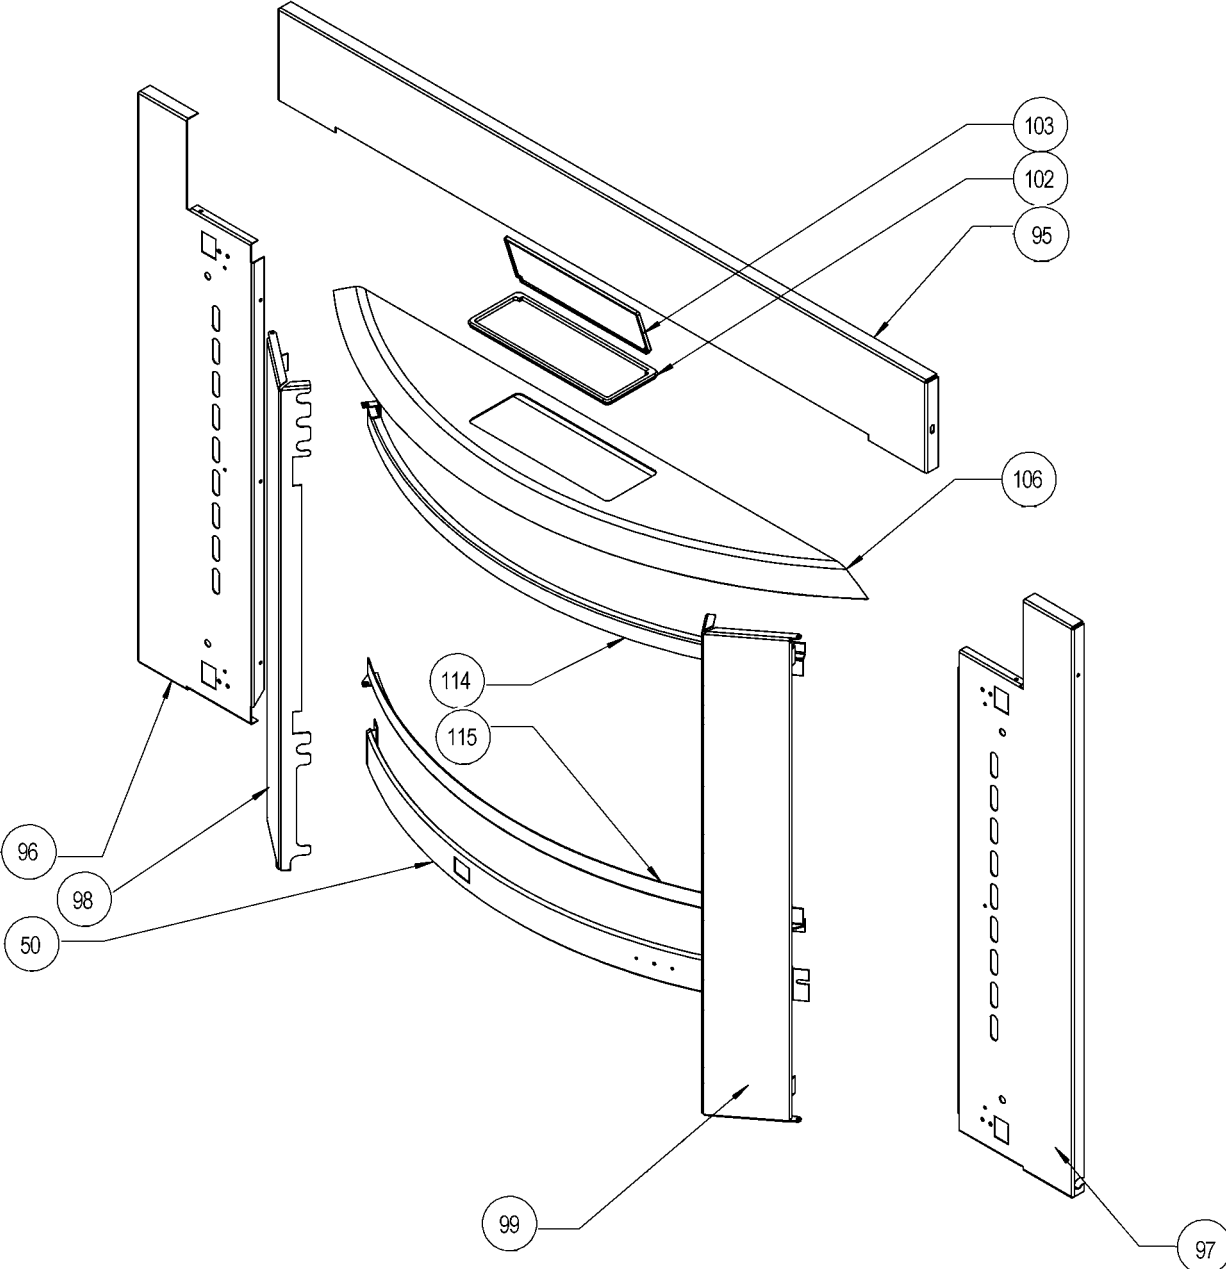

ROYALE IB35ETR

No.	Part Name	RA Part No.	RNZ Part No.	QTY
001	Combustion Chamber Assy Paint		7602	1
002	Union Body 3/8 BSP x 3/8 C		5061	1
003	Union Body 3/8 C x 3/8 FL		5065	1
004	Locknut Brass 3/8		5070	3
006	Regulator Packing EC-0617 R22SL	90195553	6121	9
008	O-Ring Main Gas	90187873	6308	2
009	Gas Tube Retainer		6313	2
011	Injector Block BRKT Front		7108	1
012	Injector Block BRKT Rear		7109	1
015	Vidaflex 6 *		7270	0.35m
016	Elbow 1/8" M & F		7452	1
017	Manifold ETR		7454	1
018	Manifold Adaptor ETR		7455	1
019	Manifold Elbow ETR		7456	1
020	Manifold Tube Adaptor ETR		7457	2
021	Olive 6mm *		7519	2
022	Hex Nipple 3/8" x 1.5"		7523	1
023	Solenoid C23H-3-5-S	90187931	7555	1
024	Solenoid C23H-3-3-S	90187956	7558	1
025	Solenoid C23H-3-2-S	90187949	7559	1
026	Twin Solenoid	90187774	7560	1
027	Gas Supply Tube Assy A Front	90187865	7580	1
028	Gas Supply Tube Assy B Middle	90187840	7585	1
029	Gas Supply Tube Assy C Rear	90187857	7590	1
030	Front Pilot Tube IB35ETR	90187824	7594	1
031	Rear Pilot Tube IB35ETR	90187832	7595	1
032	Gas Manifold Mounting Plate IB35ETR		7611	1
033	Regulator Support IB35ETR		7614	1
036	Pressure Test Point		9992	1
037	Cushion Rubber REH210 *		6651	2
038	Fan QL65/0030-3038LH MVL 240V	90187733	4986	1
039	Fan MTG Grommet		7129	9
040	Fan MTG Sleeve *		7130	9
041	Fan MTG Panel IBR *		7072	1
042	Fan Mounting Bracket IBR		7288	2
043	Screw 8x5/8 Mush Head *		9028	4
045	Brand Badge Gold *		5327G	1
046	Push Nut (Brand Badge) *		5431	1
047	Remote Sensor Unit ETR-015x01	90188004	7536	1
048	Remote Sensor Holder 35ETR-016		7537	1
049	Remote Sensor Cover 35ETR-017		7539	1
050	Front Panel Painted IB35ETR Black	90188905	7616	1
050	Front Panel Painted IB35ETR Satin Black	90189721	7616V	1
050	Front Panel Painted IB35ETR Silver	90189739	7616SP	1

* Parts not listed in exploded views

IB35ETR - ROYALE INBUILT

IB35ETR - ROYALE INBUILT

IB35ETR - ROYALE INBUILT

IB35ETR - ROYALE INBUILT

IB35ETR - ROYALE INBUILT

IB35ETR - ROYALE INBUILT

IB35ETR - ROYALE INBUILT