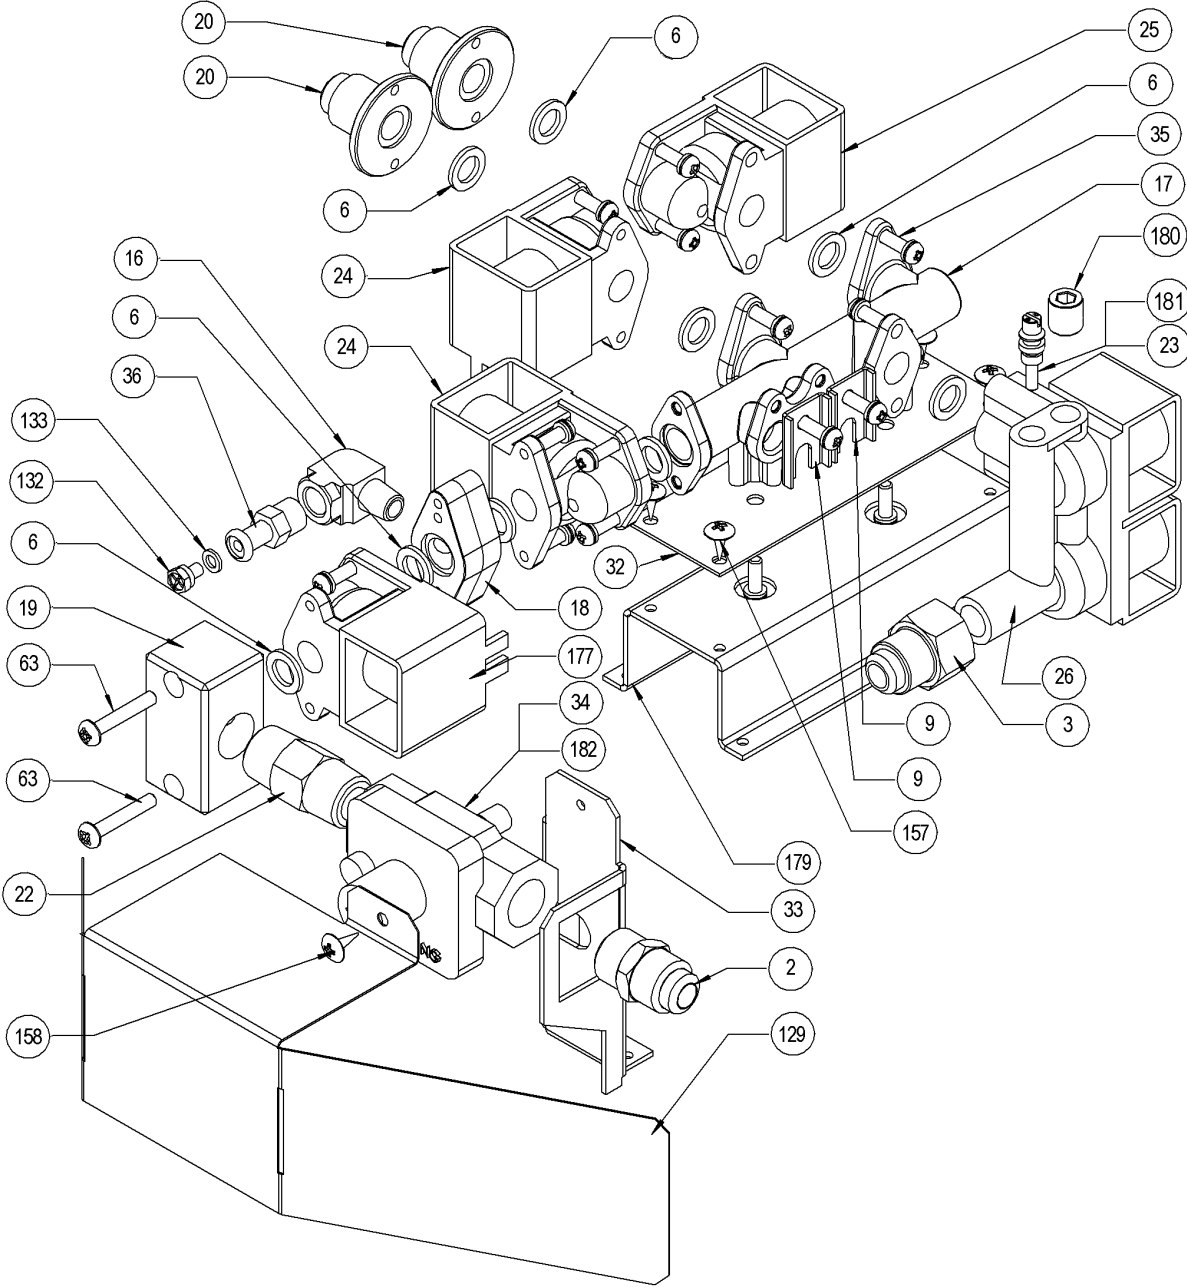

ROYALE INBUILT - IB35ETR

No.	Part Name	RA Part No.	RNZ Part No.	QTY
164	Harness MVL Fan Single Speed *		7635	1
165	Resistor RC-211-73-14 440 OHMS		7464	1
166	Aeration Sleeve Long NG	90187816	7293	1
167	Instruction Book IBETR Aust *		7083	1
168	Fan Discharge Guide IBR		7221	1
169	Wire Earth MVL Fan 600mm *		7495	1
170	Resistor Wire MVL *		7496	1
171	Anti-Rattle Button IMA132 *		7294	1
173	Fan Discharge Guide Shroud IBR		7222	1
174	Resistor RC-211-73-5 100 OHMS		7465	1
175	Resistor Mounting Bracket *		7001	1
179	Gas Manifold MTG Bracket IB35ETR		7610	1
181	Bypass Screw (B) C6C1-6x01 LPG	90188202	7533	1
	Bypass Screw (A) C6C1-5x01 NG	90188244	7529	1
182	Regulator LP ETR	90187964	7633	1
	Regulator NG ETR	90187782	7632	1
184	Flue Spigot Guide LH		7241L	1
185	Flue Spigot Guide RH		7241R	1
187	Fan Dividing Panel IBR	90185497	7230	1
188	Brand Badge Gold		5327G	1
190	Heat Exchanger Rear ETR 3+3H	90189093	7074	1
191	Heat Exchanger Front ETR 3H	90189101	7075	1
192	Heat Exchanger Transfer Tube	90189119	6624	6
193	Pilot Assy complete with injector 0.45 NG	90182290	7008	2
	Pilot Assy complete with injector 0.30 LPG	90188947	7008L	2
194	Pilot injector 0.45 NG	90186453	9600	2
	Pilot injector 0.30 LPG	90186495	7009	2
195	Burner Support ETR		7473	1
196	Front Burner Painted NG & LP	90182155	7040	1
	Heat Exchanger Bracket		6625	2
199	Main Burner NG	90182150	4970	1
	Main Burner LP	90183872	4971	1
201	Solenoid C23H-20-S	90189135	7557	1

* Parts not listed in exploded views

IB35ETR - ROYALE INBUILT

IB35ETR - ROYALE INBUILT

IB35ETR - ROYALE INBUILT

IB35ETR - ROYALE INBUILT

IB35ETR - ROYALE INBUILT

IB35ETR - ROYALE INBUILT

IB35ETR - ROYALE INBUILT