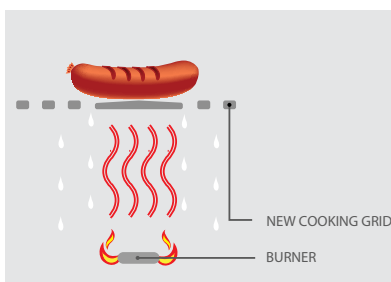

**integrill™**  
less gas, more heat, better performance

The unique porcelain enamel cast iron burner system comprises of an angled **Integrill** grill plate allowing fat to drip down the sides during cooking and a smooth, searing **Plancha** hot plate with raised sides for convenient turning of food. This system means that no flame tamers are required by design thereby using less gas to cook, and allowing a more direct heat for optimum cooking performance.

### Rinnai IT Black Enamel Gas Portable BBQ

IT001PHB

- 1 x 11MJ **Integrill** stainless steel tube main cooking burner
- Porcelain coated cast iron **Plancha** hot plate
- Temperature gauge
- Stylish black enamel finish
- Piezo ignition with side control
- Compact design for use anywhere outdoors\*
- Available in LPG only

### Rinnai IT Black Enamel 4 Burner Inbuilt BBQ

IT004BFB

- 4 x **Integrill** stainless steel tube main cooking burners
- 2 x porcelain coated cast iron **Integrill** grill plates
- 1 x porcelain coated cast iron **Plancha** hot plate
- Stylish black enamel finish lid
- Electronic ignition
- 54MJ total performance
- Ideal inbuilt for the modern outdoor kitchen
- Available in LPG and Natural Gas