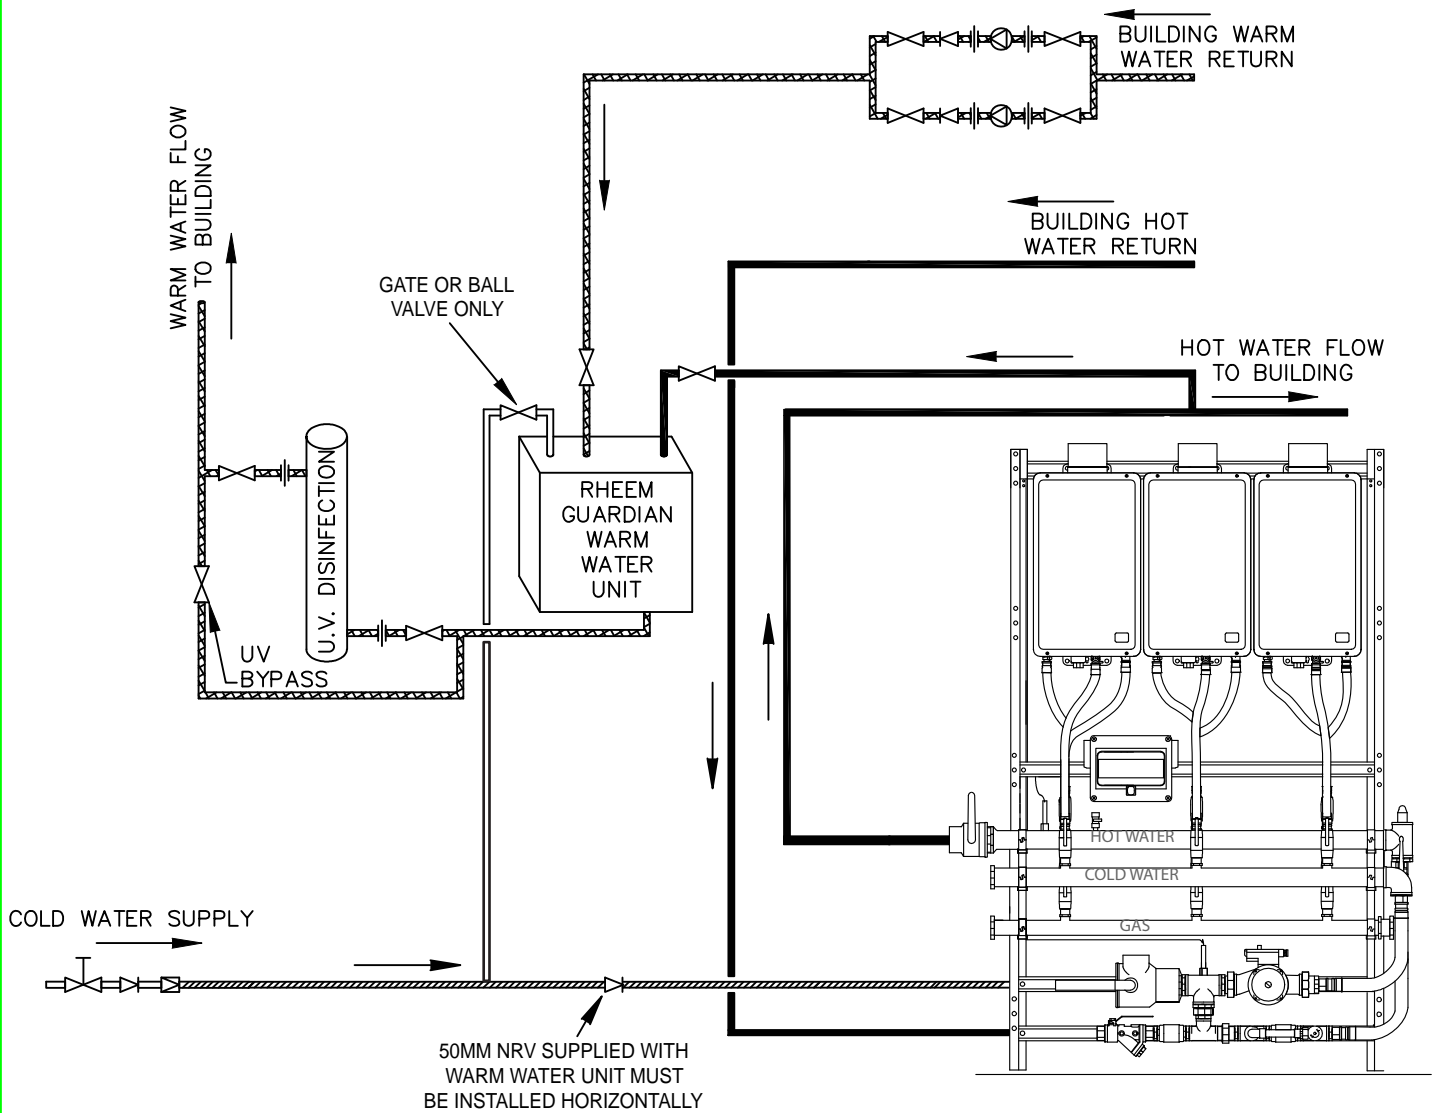

### LEGEND

	STOP VALVE		GATE OR BALL VALVE		COLD WATER SUPPLY
	NON RETURN VALVE		CIRCULATOR		HOT WATER FLOW & RETURN
	PRESSURE LIMITING VALVE		UNION		WARM WATER FLOW & RETURN
	EXPANSION CONTROL VALVE		TUNDISH		SOLAR PRE-HEAT
			DIRECTION OF FLOW		