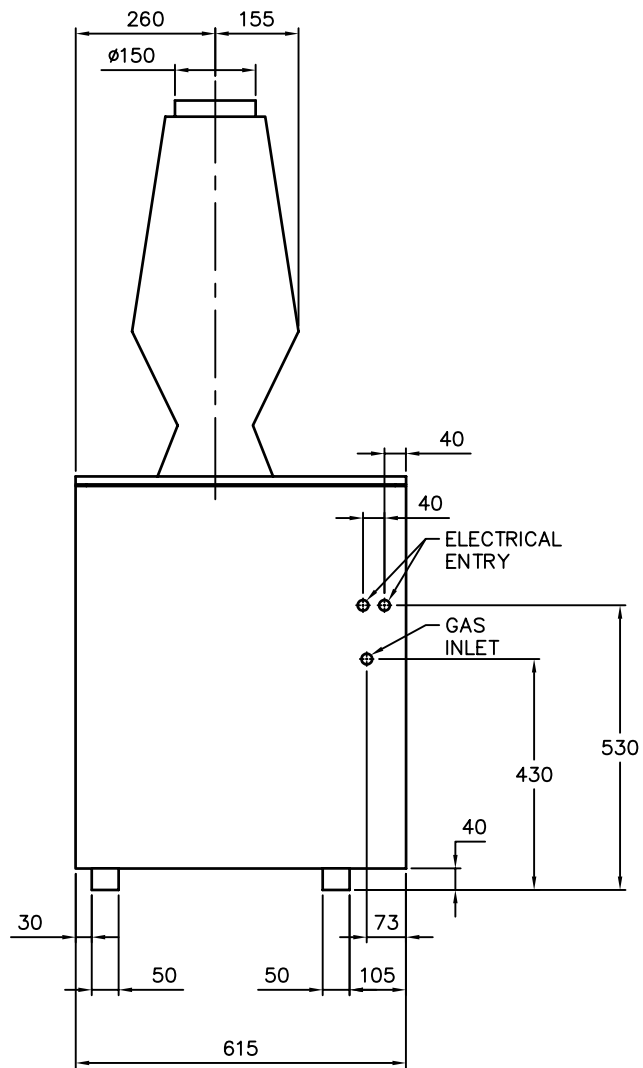

REAR

LEFT SIDE

RAYPAK WATER HEATER INDOOR MODEL B0147/ID