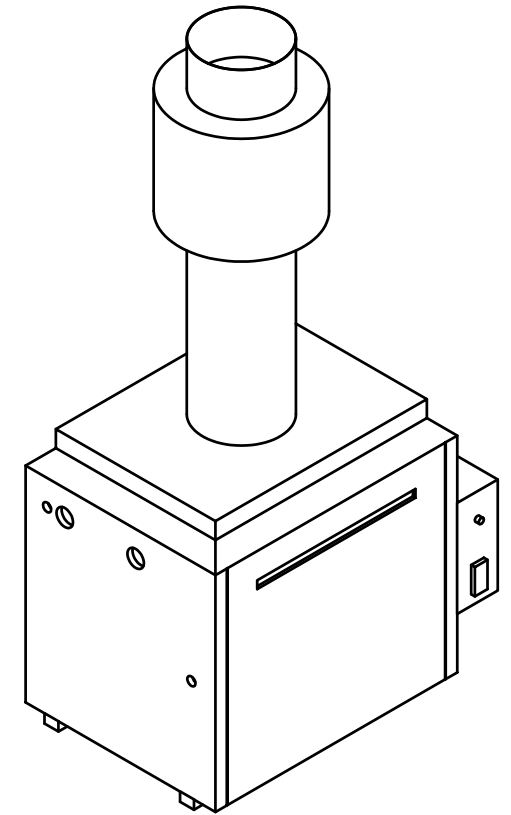

LEFT SIDE

FRONT

RAYPAK WATER HEATER OUTDOOR MODEL B0658/HWT