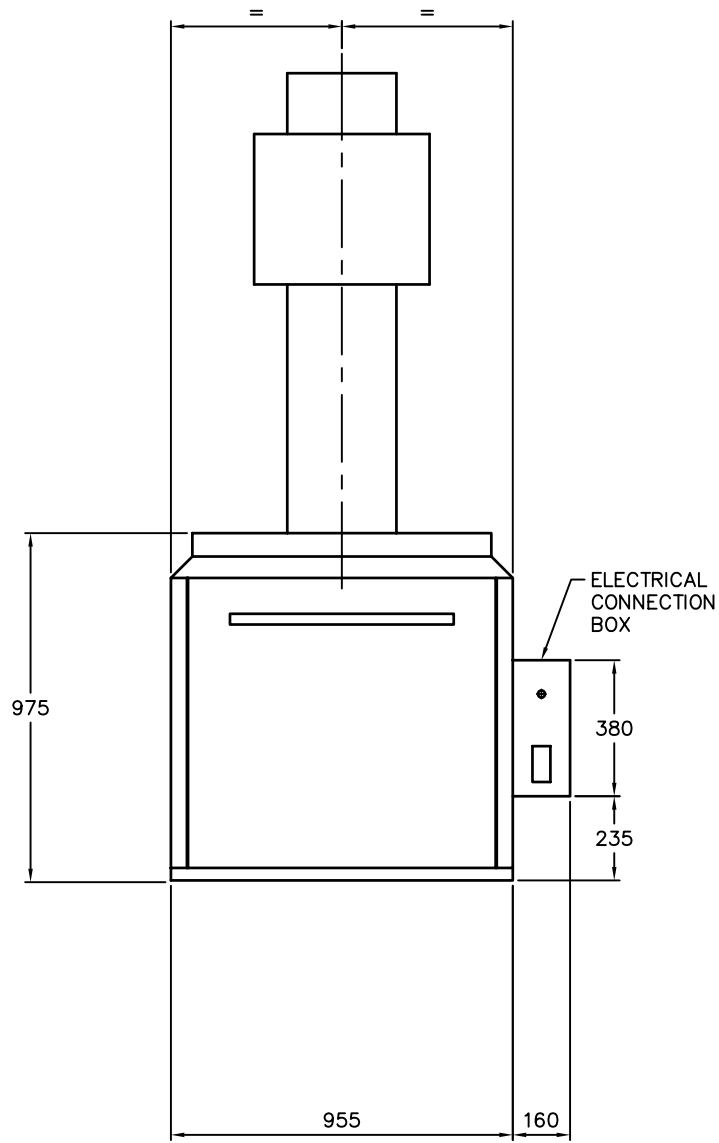

LEFT SIDE

FRONT

RAYPAK WATER HEATER OUTDOOR MODEL B0658/HWT