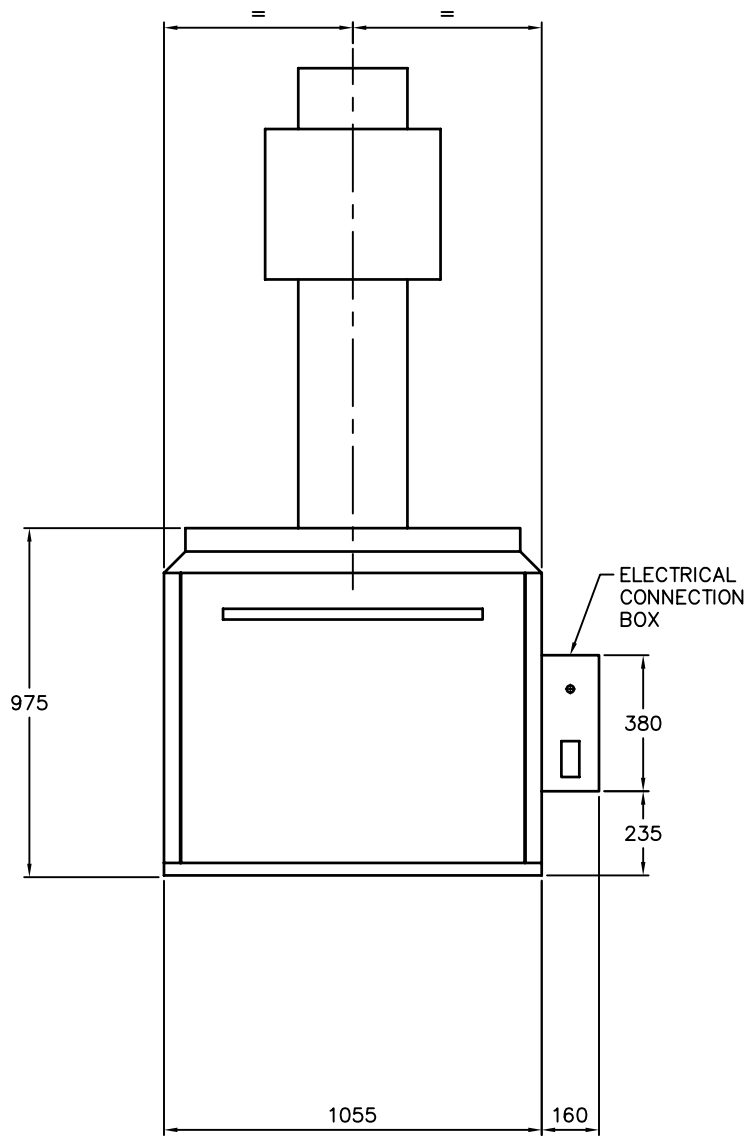

LEFT SIDE

FRONT

RAYPAK WATER HEATER OUTDOOR MODEL B0768/HWT