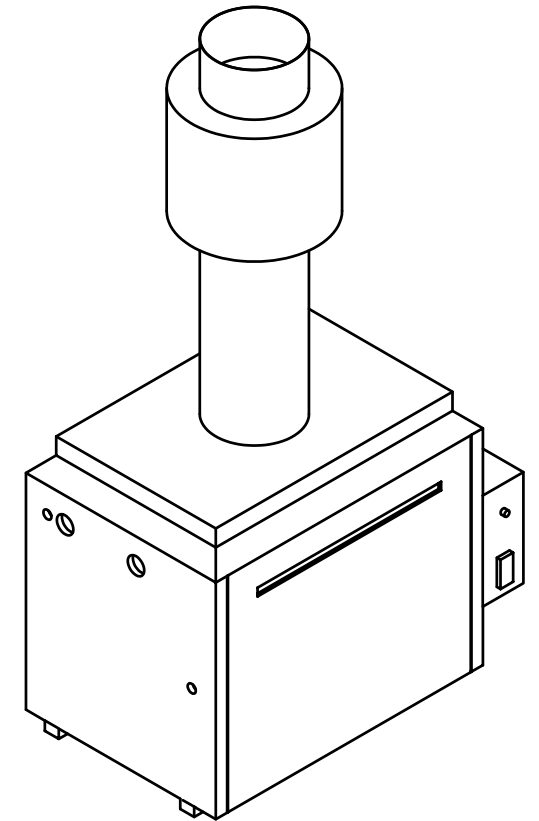

LEFT SIDE

FRONT

RAYPAK WATER HEATER OUTDOOR MODEL B0768/HWT