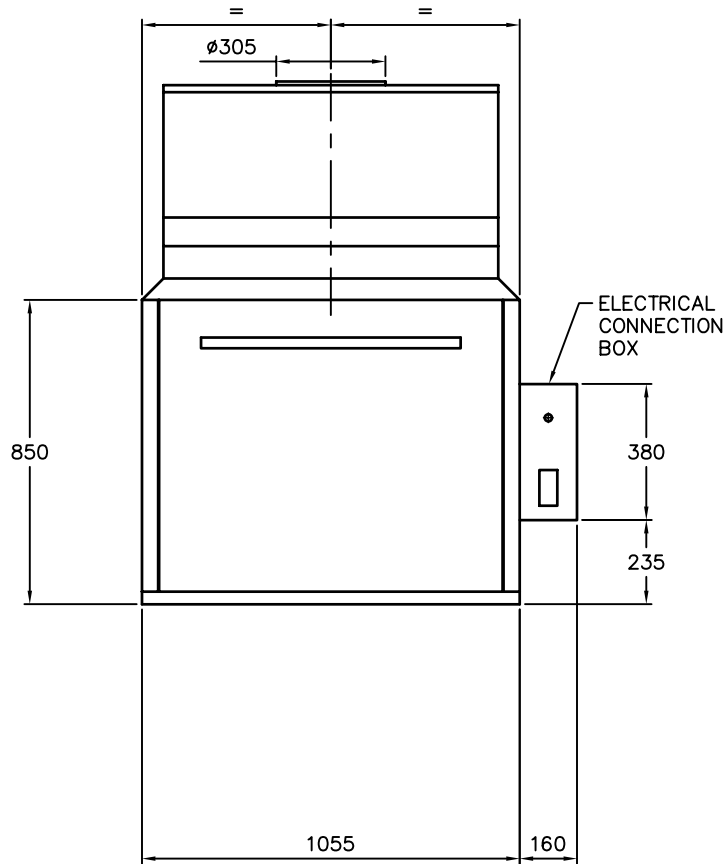

LEFT SIDE

FRONT

RAYPAK WATER HEATER INDOOR MODEL B0768/ID