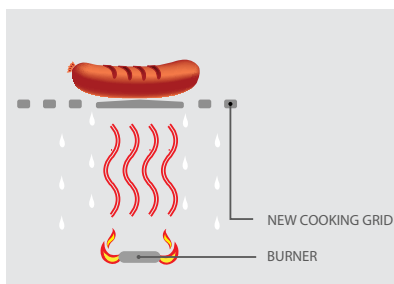

integrill™
less gas, more heat, better performance

The unique porcelain enamel cast iron burner system comprises of an angled **Integrill** grill plate allowing fat to drip down the sides during cooking and a smooth, searing **Plancha** hot plate with raised sides for convenient turning of food. This system means that no flame tamers are required by design thereby using less gas to cook, and allowing a more direct heat for optimum cooking performance.

Rinnai GT 4 Burner Gas Island BBQ with Side and Back Burner
GT114PIHB/GT114PIHS

- Available in stylish black vitreous enamel or 304 commercial grade stainless steel
- 4 x **Integrill** stainless steel tube main cooking burners
- 1 x back burner
- 1 x side burner (cast iron trivet)
- 2 x porcelain coated cast iron **Integrill** grill plates
- 1 x porcelain coated cast iron **Plancha** hot plate
- Temperature gauge
- Electronic ignition
- 98MJ total performance
- Push to open doors
- Available in LPG and Natural Gas
- Weather cover and rotisserie kit sold separately

Unique "Integrill" Grill Plate
For optimum cooking, fat drips down sides of plate

"Plancha" Hot Plate
Smooth searing porcelain coated plate with raised sides for convenient turning of food

Electronic Ignition
Easy to use one touch. Lights first time, every time